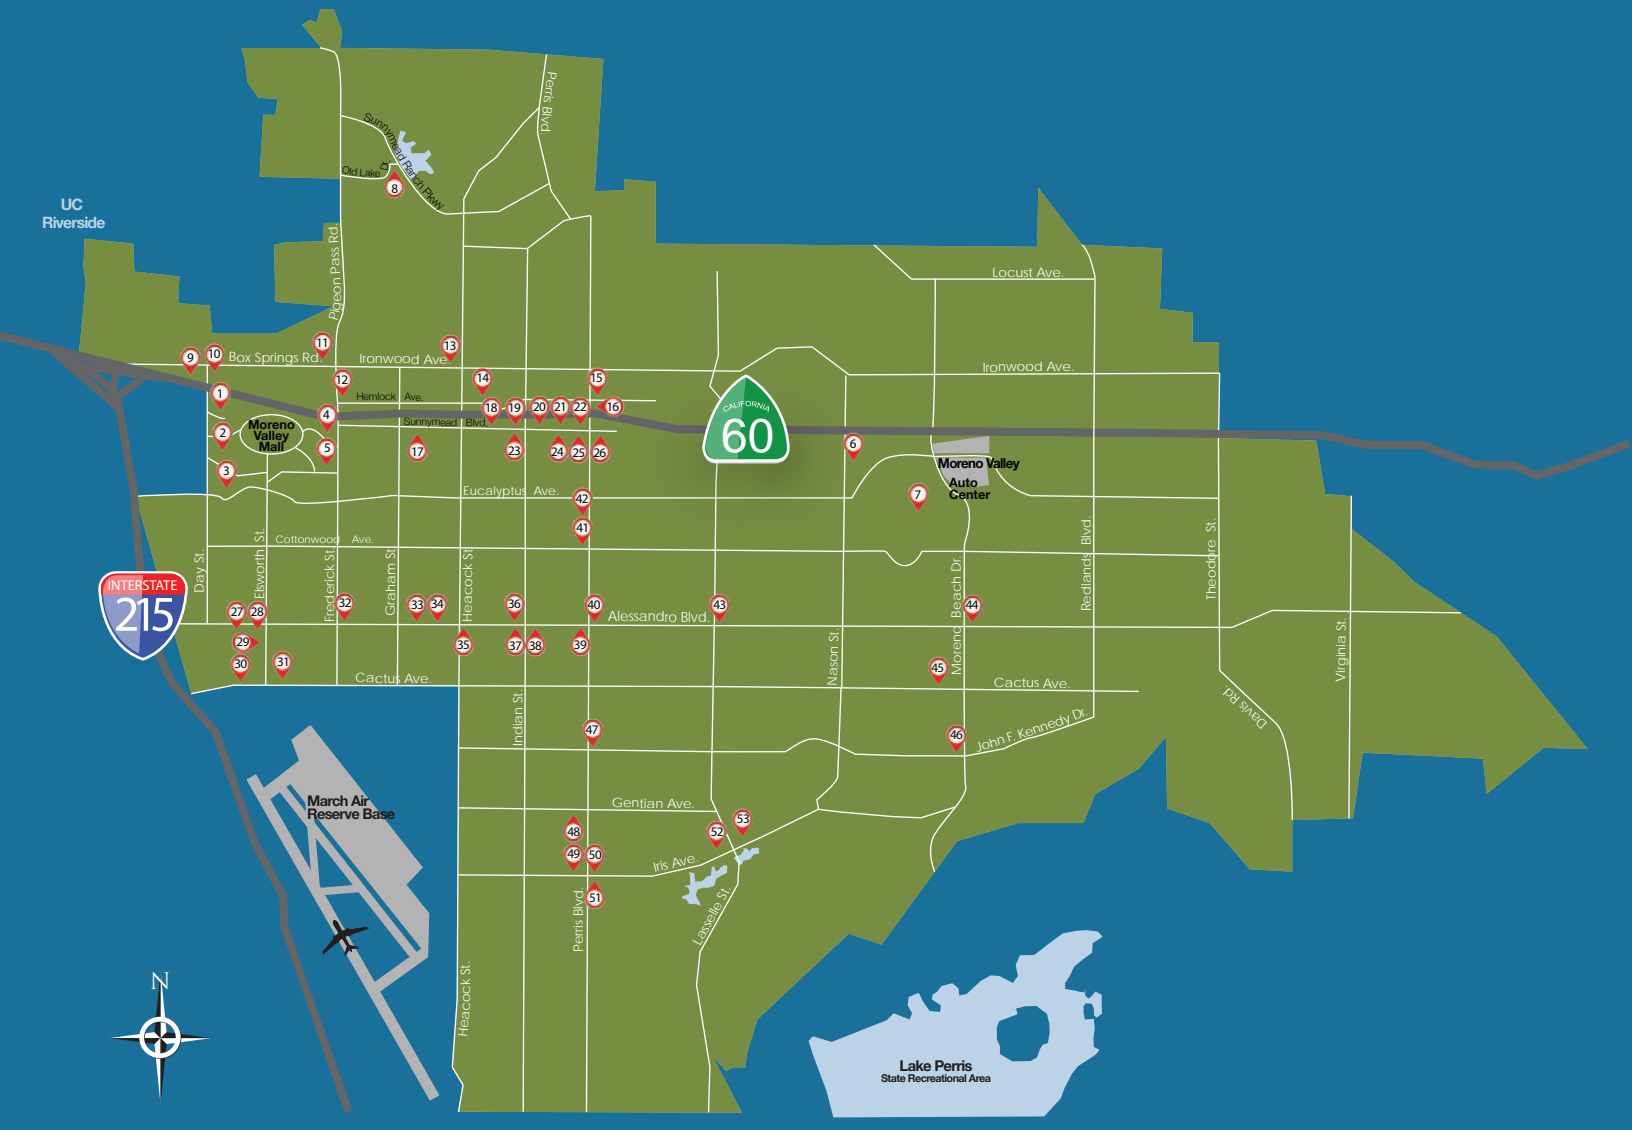

MORENO VALLEY

CALIFORNIA

www.morenovalleybusiness.com | 951.413.3460 | edteam@moval.org

COMMERCIAL PROPERTIES

- | | | | |
|----------------------------------|------------------------------------|-------------------------------------|-------------------------------|
| 1 TownGate Crossing | 15 Moreno Valley Village | 29 Elsworth Business Center | 73 Alessandro & Lasselè Winco |
| 2 TownGate Promenade | 16 Moreno Valley Center | 30 Cactus Commerce Center | 74 Moreno Beach Marketplace |
| 3 TownGate Square | 17 Moreno Valley Plaza | 31 Koll Corporate Center | 75 Moreno Marketplace |
| 4 TownGate Plaza | 18 Sunnymead One-Stop | 32 Plaza del Sol (Alessandro Blvd.) | 76 Rancho Belago Plaza |
| 5 TownGate Center | 19 Rolling Ridge Plaza | 33 Alessandro Plaza | 77 JFK Plaza |
| 6 Stoneridge Towne Centre | 20 Indian Center | 34 Moreno Valley Commerce Center | 78 Walmart South |
| 7 Moreno Beach Plaza | 21 Palm Plaza | 35 Southpointe Center | 79 Home Depot South |
| 8 Lakeshore Village Marketplace | 22 Plaza del Sol (Sunnymead Blvd.) | 36 Shoppes In Moreno Valley | 80 Westgate Shopping Center |
| 9 Canyon Springs Plaza | 23 Sundance Center | 37 Moreno Valley Towne Plaza | 81 Iris Plaza |
| 10 TownGate Highlands | 24 Las Brisas Center | 38 Sunnymead Village Center | 82 Lakeside Plaza |
| 11 Pigeon Pass Plaza | 25 Sunnymead Plaza | 39 Sunnymead Towne Center | 83 Lakeside Terrace |
| 12 Plaza de Majorca | 26 Butterfield Valley Village | 40 Bear Valley Plaza | |
| 13 Ironwood Plaza | 27 Alessandro One-Stop | 41 Home Town Square | |
| 14 The Festival at Moreno Valley | 28 Elsworth Plaza | 42 Zono's Plaza | |